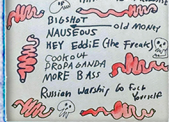

Disaster Artist

Intro
Goblin King
Babe's hat
Old money
More Bass
Jaws
Golfhand
Hey Eddy
Cookout
Rasmus Worship go back yourself
Cal Foma grow